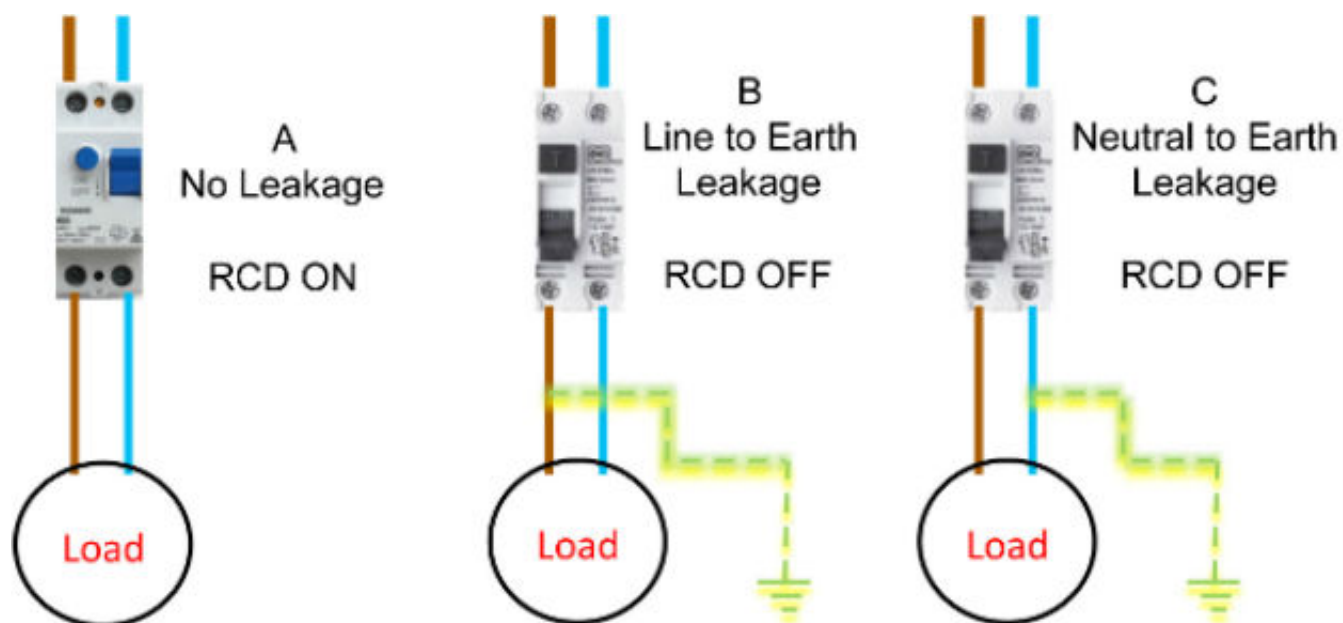

6 inches) Wheelbase 1700 mm (66 9 inches) Fuel Capacity: 15 l (4 Gal) Dry Weight (without fluids): 296 kg (652.. Discussions for every bike Bikez has discussion forums for every bike View comments, questions and answers at the 2000 Suzuki VL 1500 LC Intruder discussion group.. 6 pounds) From BikesWiki com, Japanese Motorcycle Encyclopedia

[Download free convert mobi to epub using calibre](#)

[Kawasaki Serial Number Location](#)

[Download java convert docx to doc for windows 7 64](#)

[Drivers Cleaner For Lexmark Printer X1270 Free Download](#)
[Grndr For Mac Laptop](#)

[Pokemon Extreme Randomizer Nuzlocke Download](#)