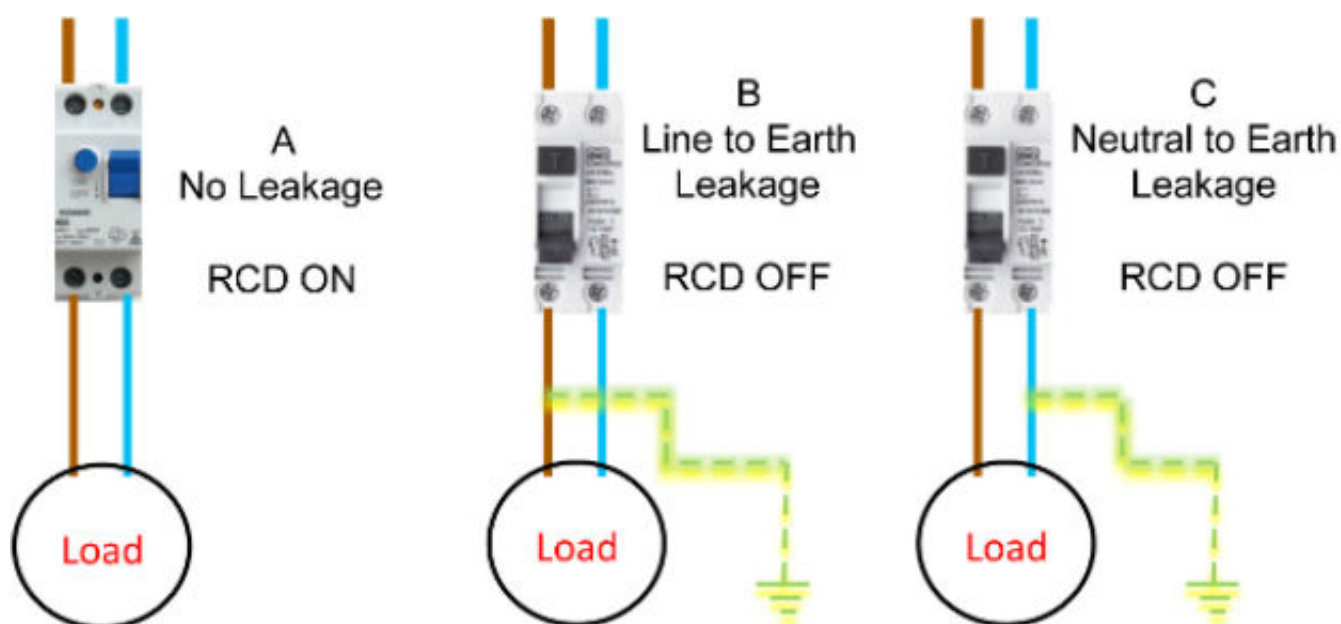

0-WEB.ru

[Rempedaalrubber Suzuki Intruder VI 1500 Lc](#)

[Rempedaalrubber Suzuki Intruder VI 1500 Lc](#)

0-WEB.ru

---

4 inches) Overall – Width: 965 mm (38 inches) Overall – Height: 1165 mm (45 9 inches) Seat Height: 700 mm (27.. 8 hp (50 5 kW) @ 4800 rpm Maximum Torque: 114 Nm (84 1 ft lbs) @ 2300 rpm Transmission type: 5 speed Final Drive: Shaft  
MISCELLANEOUS SPECS Tire – Front: 150/80-16 Tire – Rear: 180/70-15 Brakes – Front: single 300 mm disc with 2-piston calipers Brakes – Rear: single 275 mm disc with 2-piston calipers  
DIMENSIONS Overall – Length: 2525 mm (99.. You can sign up for e-mail notifications when other riders answer you Navigation:Index — Motorcycle Specs Handbook — Suzuki — 2003  
2003 Suzuki VL 1500 Intruder LC Back to Suzuki Motorcycle Specs Index Page – 2003 Suzuki VL 1500 Intruder LC  
MANUFACTURER SPECIFICATIONS Manufacturer – Make – Model – Year: Suzuki VL 1500 Intruder LC 2003  
Motorcycle Style: Cruiser  
ENGINE SPECS Engine Type: 1462 cc, 4 Stroke – Liquid Cooled – V Twin Engine Bore and Stroke: 96 mm x 101 mm Compression Ratio: 8,5:1 Valves SOHC, 3 valves/cylinder Carburetion: Mikuni BDSR36 Ignition System: Digital/Transistorized Claimed Horsepower: 67.